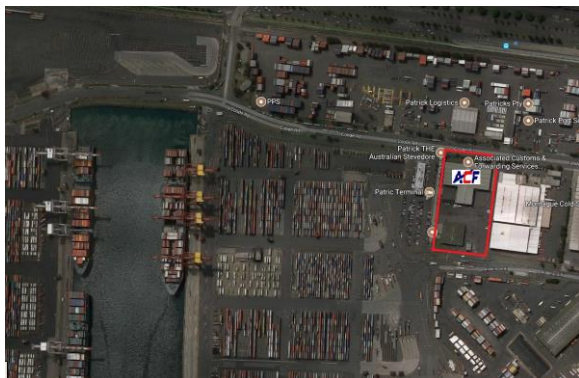

ACF Melbourne Special Storage Deals – December 2018

Situated next door to Patricks terminal and 500 metres from DP World

ACF operate a large logistics facility at the Port of Melbourne in West Melbourne with 6500 square metres of warehouse with 18,000 square metres of hard stand. We offer old school relationships with our customers whereby our handshake is your security of client confidentiality!

There are a number of other benefits utilising our location in Melbourne.

- Geographically we are pretty much in the centre of Melbourne which makes our location outstanding with regards to servicing your client base North, South, East & West
- Location to Railhead is 1.5 km – 3 minute drive
- Location to Port 500 metres – 1 minute drive
- Operating hours currently 06:30 to 17:00 Monday to Friday however we can operate weekends or extend hours etc. if required for any special projects.
- Full security including cameras, after hour patrols, back to base
- Customs controlled 77G License
- Easy access for transport companies (Semi's, B-doubles, Super B's & crane trucks) to pick up orders either through our Coode Road entry or at the side in Phillips Road.